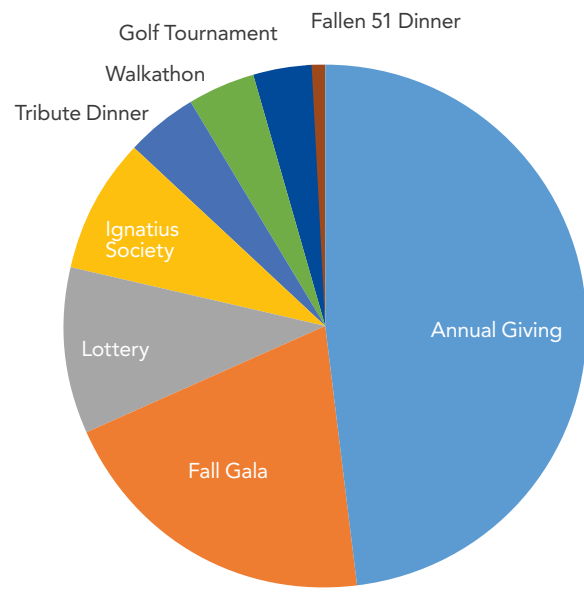

Financials

Total Fundraising - \$427,535.52

- Annual Giving - \$207,123.74
- Fall Gala - \$87,314.76
- Lottery - \$44,005.50
- Ignatius Society - \$36,055.21
- Tribute Dinner - \$19,093.09
- Walkathon - \$17,633.56
- Golf Tournament - \$15,904.54
- Fallen 51 Dinner - \$2,941.45

Bursary Program

To ensure no child is unable to attend St. Bonaventure's College because of the inability to pay, the Bursary Program provides financial assistance towards tuition. This program is vital to the school's mission of educating students of diverse backgrounds. Funds for this program come from several sources including directed donations, the Ignatius Society, memorial donations, the Tribute Dinner, and the Brother Brennan Endowment Fund. Thanks to supporters like you, over \$183,000 was offered to bursary applicants in 2016. Currently 1 in 11 students receives a form of tuition assistance.