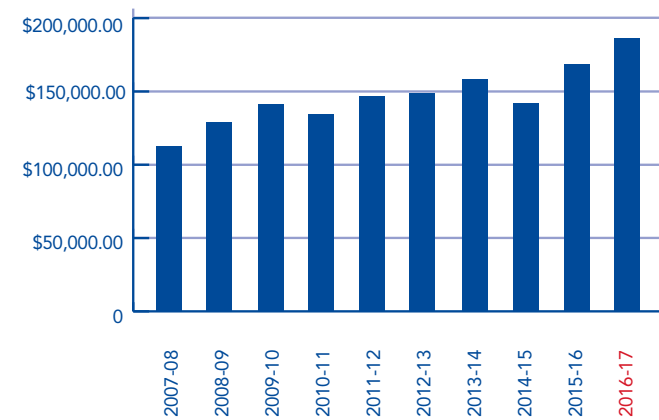

Bursary Program

To ensure no child is unable to attend St. Bonaventure's College because of the inability to pay, the Bursary Program provides financial assistance towards tuition. This program is vital to the school's mission of educating students of diverse backgrounds. Funds for this program come from several sources including directed donations, the Ignatius Society, memorial donations, the Tribute Dinner, and the Brother Brennan Endowment Fund. Thanks to supporters like you, over $183,000 was offered to bursary applicants in 2016. Currently 1 in 11 students receives a form of tuition assistance.